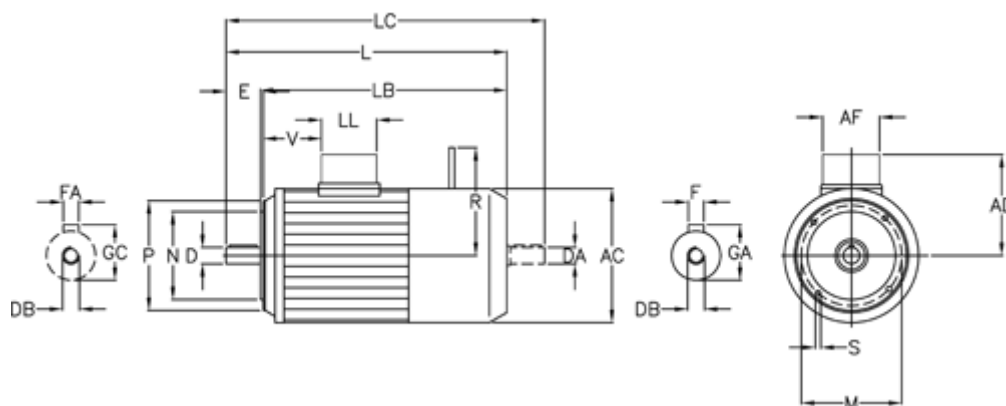

Data Sheet

Article number: 25100015041504102600

Description: Bonfiglioli brake motor BX90LA-4-FA05 1.5KW
1400 rpm 3x230/400v 50HZ IP55 IE3 AC brake B14 stainless steel

Measures

A/F = 98	EA = 24	LL = 98
AC = 176	F = 8	M = 115
AD = 133	FA = 8	N = 95
D = 24	GA = 27.0	P = 140
DA = M8	GC = 27.0	R = 160
DB = M8	L = 409	S = M8
DB1 = M8	LB = 359	T = 3.0
E = 50	LC = 461	V = 95